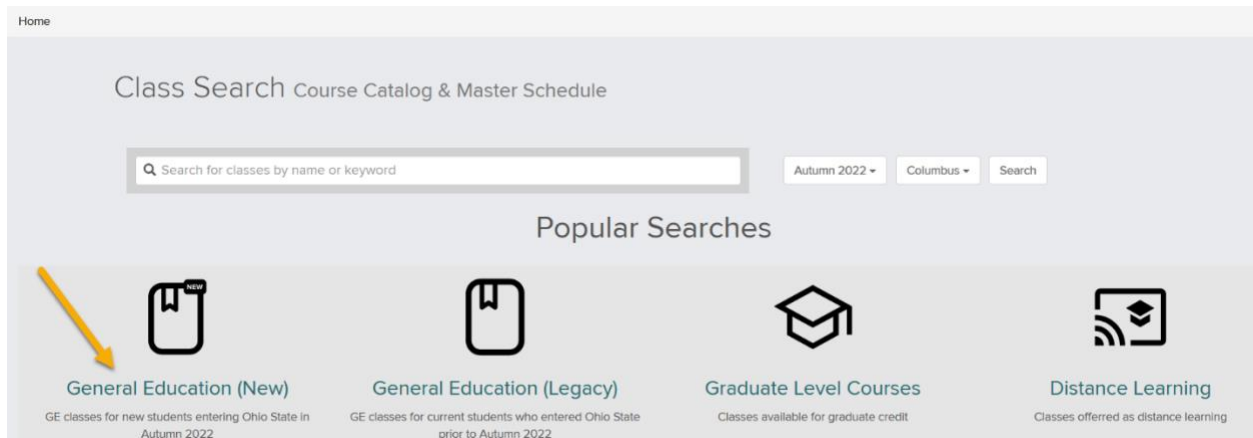

## Classes.osu.edu updates

Classes.osu.edu has a new look. Use the buttons on the home page to easily search for General Education New or Legacy classes, Graduate Level Classes, or Distance Learning classes. To select a pre-filtered search, simply click one of the icons:

You can then use the additional filters on the right to narrow your results. A scroll bar has been added to the filters for convenience in searching for a Subject, Class Attribute Value, etc.

You can also copy and paste the URL of a specific filtered search and send it to others to search for the same results easily! For example, an advisor could filter by Autumn 2022, Columbus Campus, GE Foundation: Writing and Information Literacy class attribute value, and simply copy and paste the URL at the top of the page to send to a student.