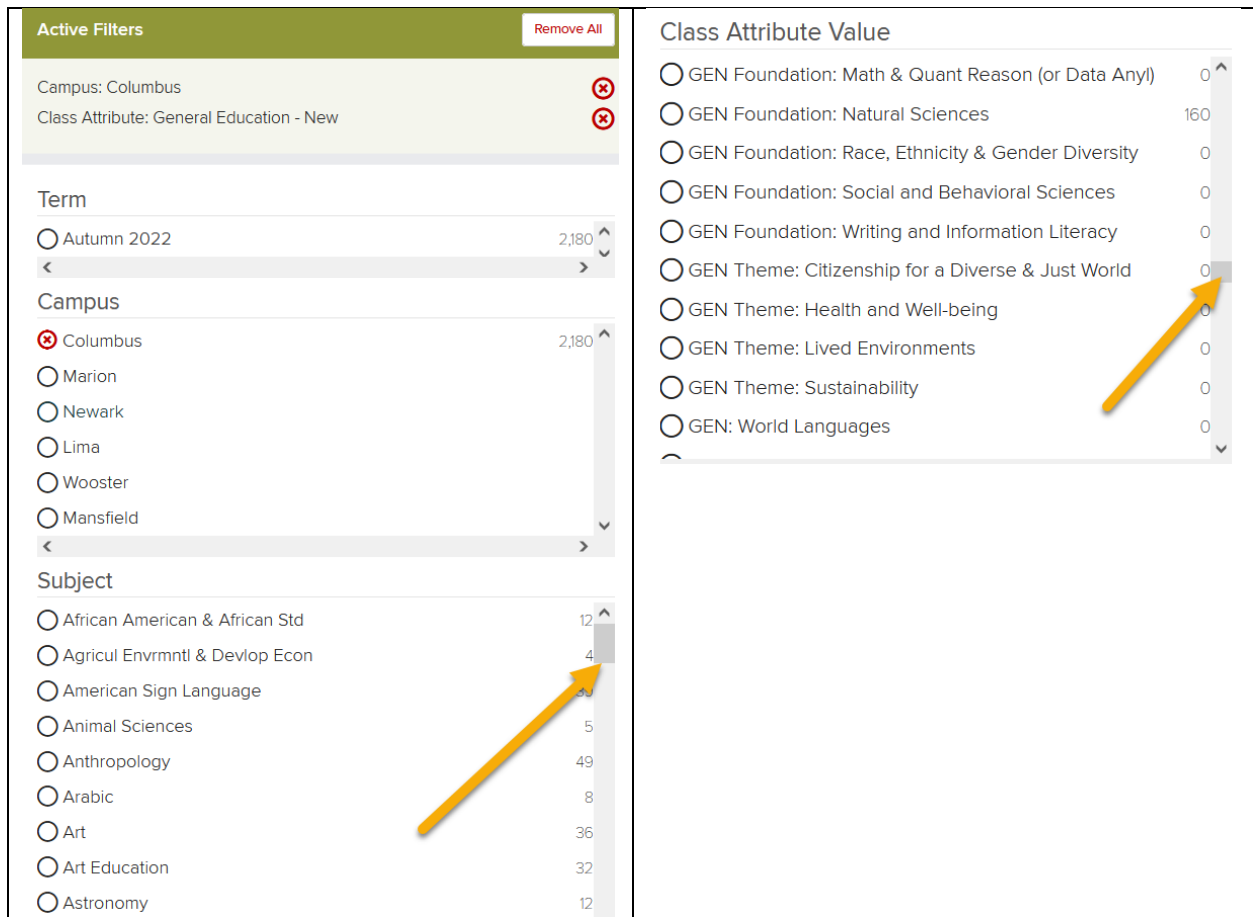

## Classes.osu.edu updates

Classes.osu.edu has a new look. Use the buttons on the home page to easily search for General Education New or Legacy classes, Graduate Level Classes, or Distance Learning classes. To select a pre-filtered search, simply click one of the icons:

You can then use the additional filters on the right to narrow your results. A scroll bar has been added to the filters for convenience in searching for a Subject, Class Attribute Value, etc.

You can also copy and paste the URL of a specific filtered search and send it to others to search for the same results easily! For example, an advisor could filter by Autumn 2022, Columbus Campus, GE Foundation: Writing and Information Literacy class attribute value, and simply copy and paste the URL at the top of the page to send to a student.